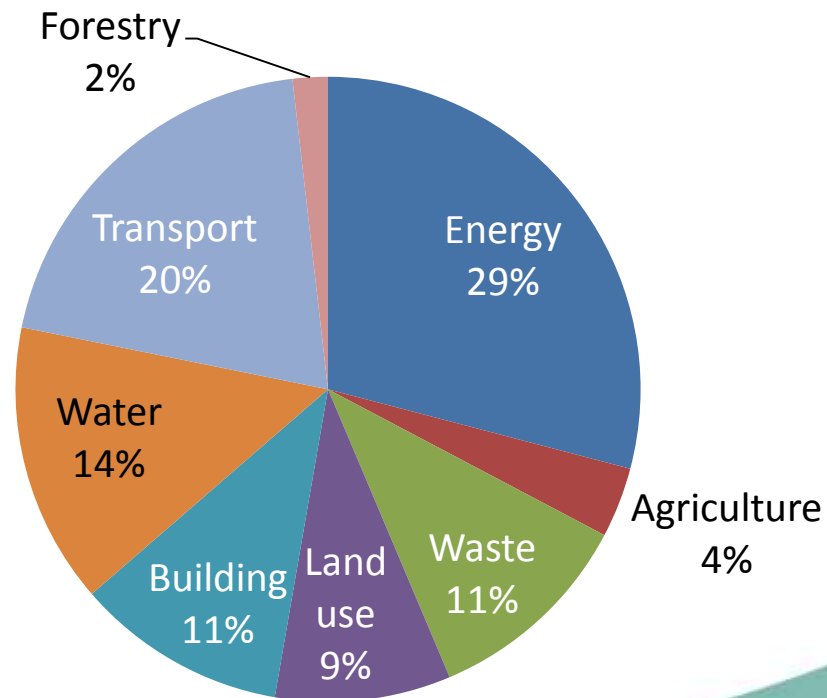

Sectoral distribution